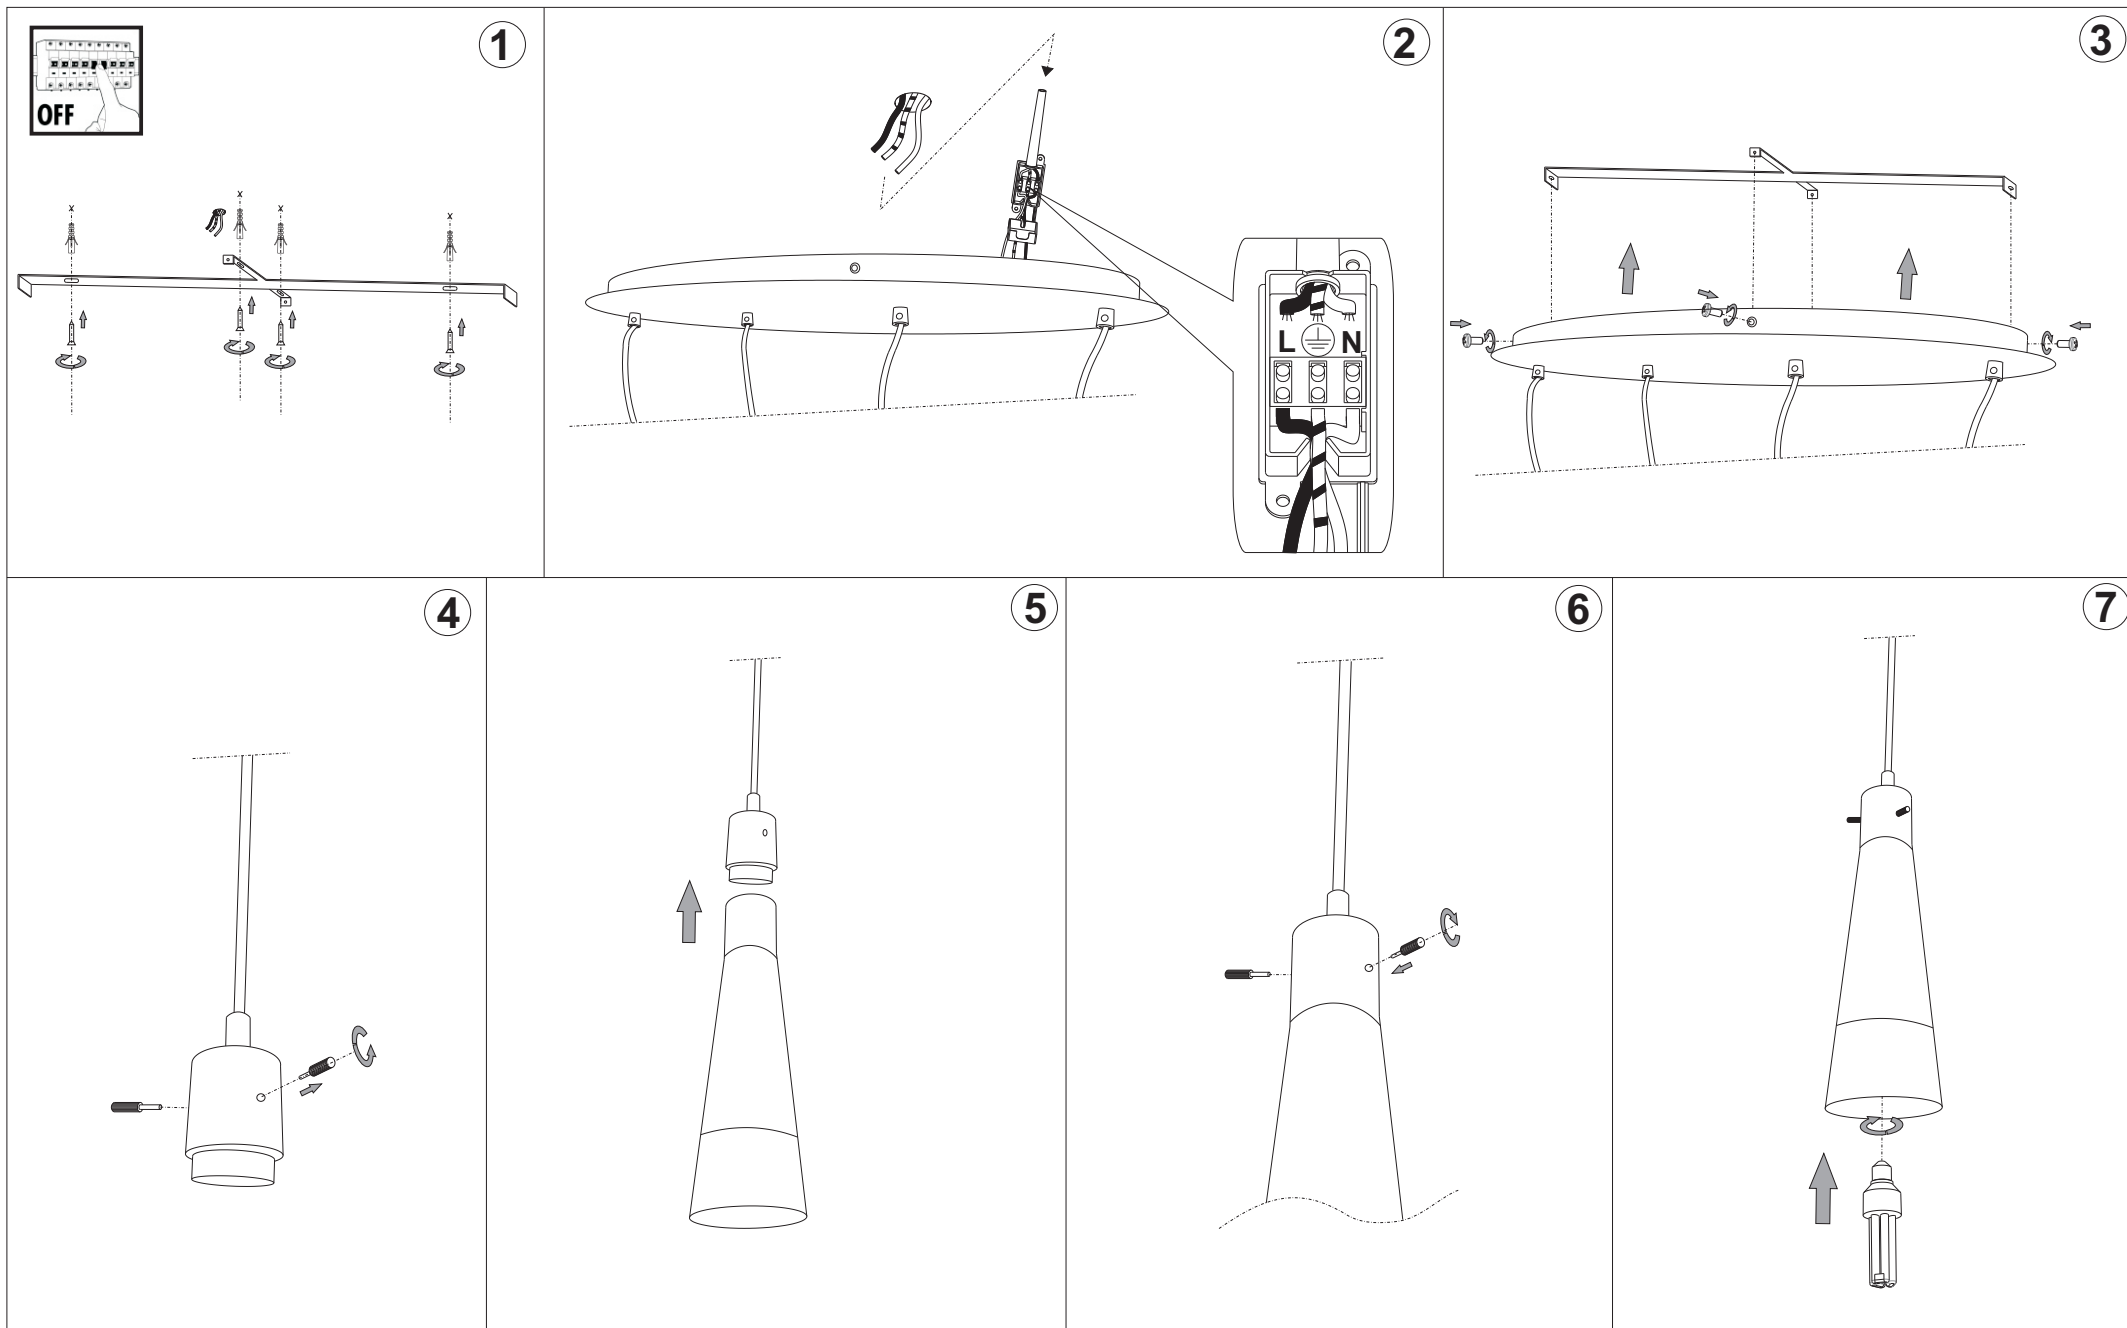

**WARNING**

- Before starting the wiring, joint the earth wire to the fixing bracket.
- Always unplug the appliance from the power socket before beginning installation or any sort of maintenance work.
- Fit the supplied heat resistant braiding to the power wires.

**IDEAL LUX**®

**KUKY SP4  
Sospensione**

*Si prega di conservare le seguenti istruzioni.  
Please keep the following instructions.*

**DATI TECNICI**

4 x MAX 60W  
E27 230V 50Hz

Classe I **CE** **IP 20**

**ESEGUIRE LE OPERAZIONI DI MONTAGGIO, SEGUENDO L'ORDINE NUMERICO PROGRESSIVO.**  
**FOLLOW THE ASSEMBLY INSTRUCTIONS BY READING THE NUMERICAL PROGRESSION**